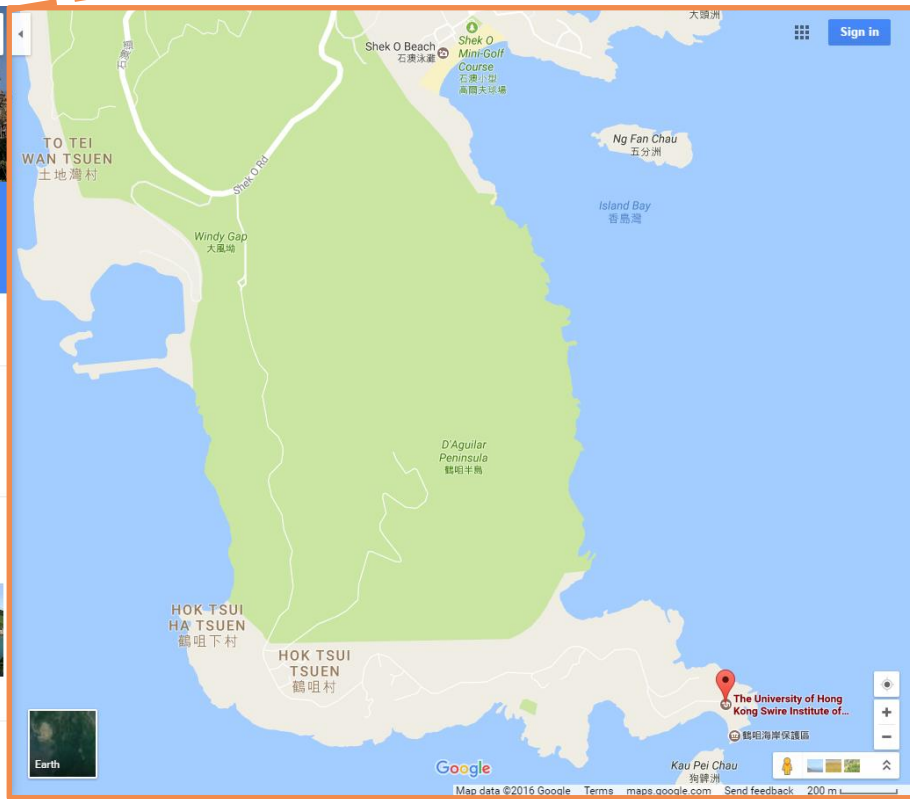

The Swire Institute of Marine Science  
Cape d'Aguilar  
D'Aguilar Peninsula  
Hong Kong Island

The University of Hong Kong Swire Institute of Marine Science

4.5 ★★★★★ · 16 reviews  
Graduate School

SAVE NEARBY SEND TO YOUR PHONE SHARE

Cape D'Aguilar Road, Shek O  
youtu.be  
Claim this business  
Suggest an edit

Add missing information  
Add phone number

55 Photos

Review summary

5 ★★★★★ 4.5

Source: Google Map