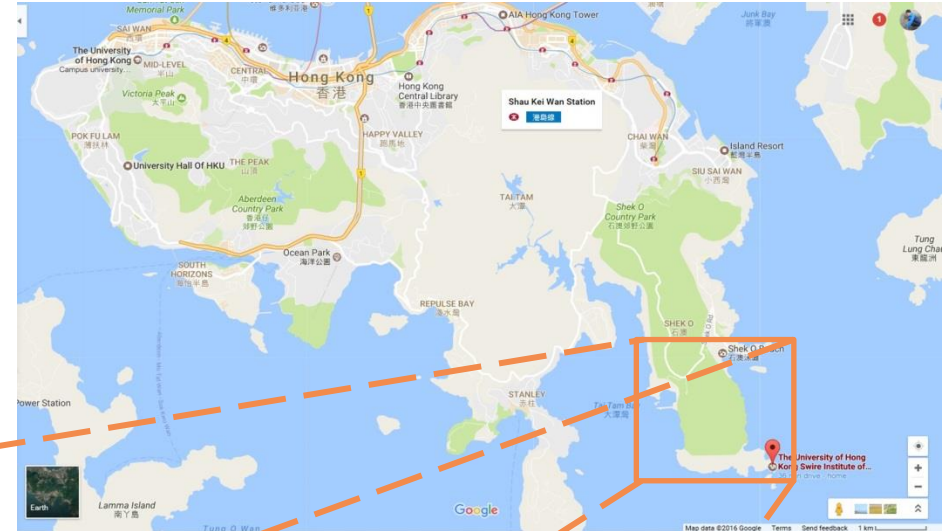

The Swire Institute of Marine Science  
Cape d'Aguilar  
D'Aguilar Peninsula  
Hong Kong Island

The University of Hong Kong Swire Institute of Marine Science

4.5 ★★★★★ · 16 reviews  
Graduate School

SAVE NEARBY SEND TO YOUR PHONE SHARE

Cape D'Aguilar Road, Shek O  
youtu.be  
Claim this business  
Suggest an edit

Add missing information  
Add phone number

55 Photos

Review summary

5 ★★★★★ 4.5

Source: Google Map